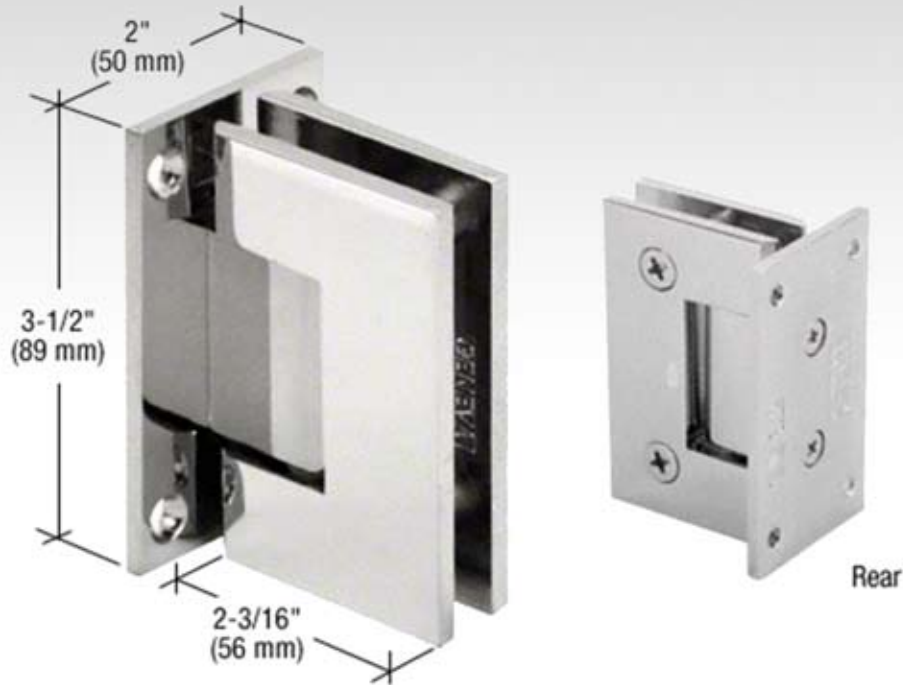

Shower Screens

Glass to Wall Hinge - Vienna Chrome

*These are the most common models - more types in stock available on the client's request.