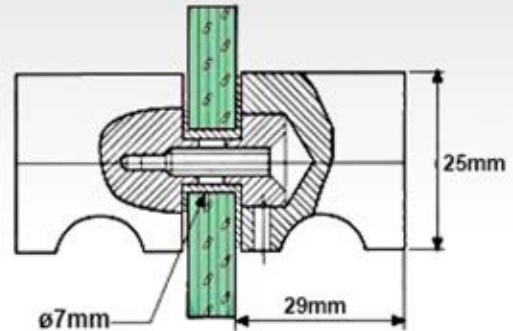

Shower Screens

Door Knob - Type SDK-15

*These are the most common models - more types in stock available on the client's request.