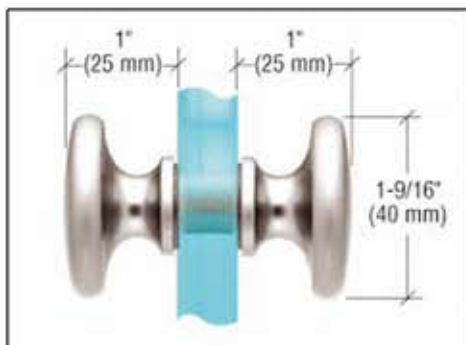

Traditional Style Back to Back Door Knobs

Antique Bronze

Brushed Copper

Brushed Nickel

Black Traditional

Gold Plated

Gun Metal

Old Rubbed Bronze

Polished Brass

Polished Chrome

Polished Nickel

Satin Brass

White Traditional

- Please note all the door knobs are made from Brass and then coated.