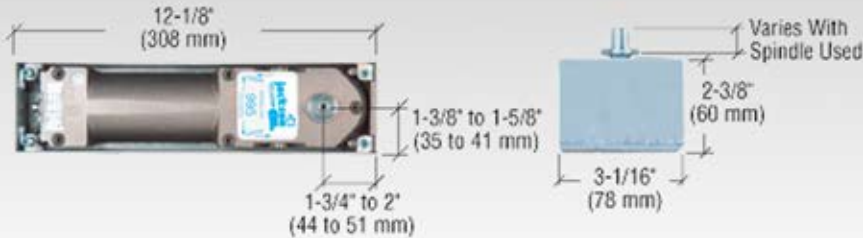

Doors & Partitions

Floor Springs

Jackson 900

Dorma