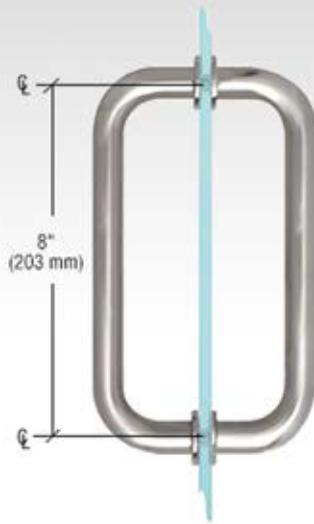

Shower Screens

Door Handle - Type BM8

Polished Chrome

Satin Chrome

Polished Brass

Brushed Nickel

*These are the most common models - more types in stock available on the client's request.