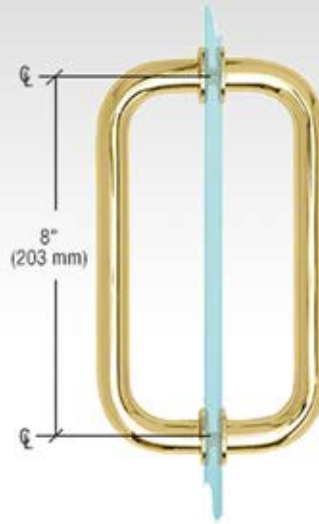

Shower Screens

Door Handle - Type BM8

Polished Chrome

Satin Chrome

Polished Brass

Brushed Nickel

*These are the most common models - more types in stock available on the client's request.