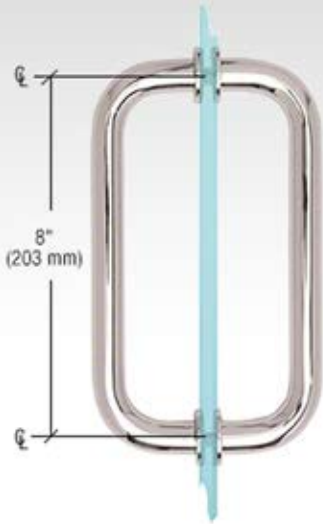

Shower Screens

Door Handle - Type BM8

Polished Chrome

Satin Chrome

Polished Brass

Brushed Nickel

*These are the most common models - more types in stock available on the client's request.