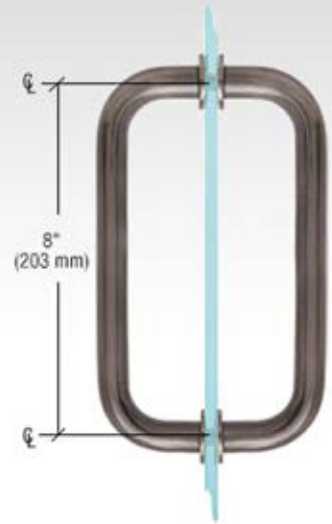

Shower Screens

Door Handle - Type BM8

Polished Chrome

Satin Chrome

Polished Brass

Brushed Nickel

*These are the most common models - more types in stock available on the client's request.